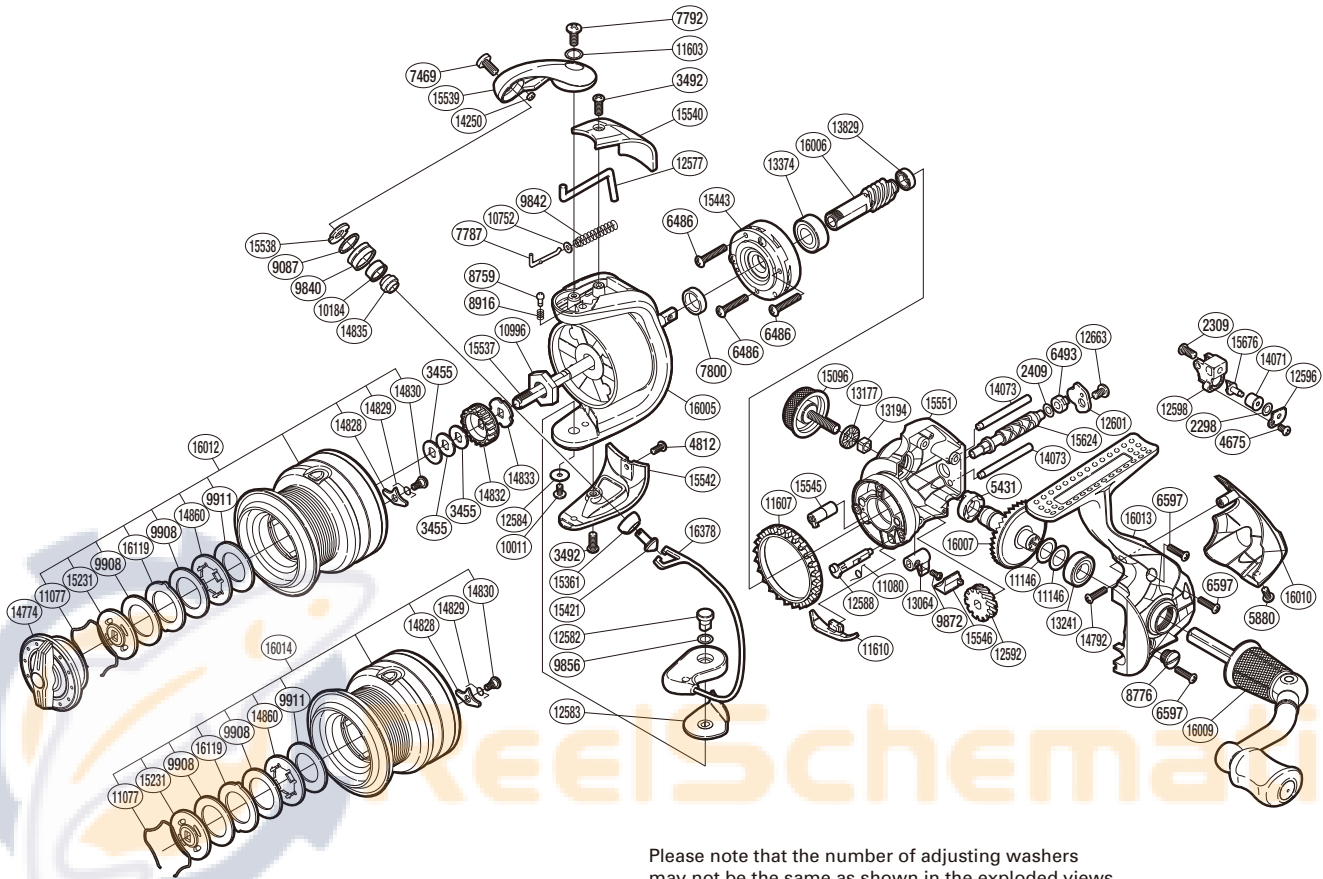

SHIMANO

TECHNIUM SA-RB

TEC-3000SFD

(51SG763103G)

Please note that the number of adjusting washers may not be the same as shown in the exploded views. (Adjustment will vary with each individual product.)

Part No.	Description	Part No.	Description	Part No.	Description
RD 2298	Spacer ***	RD11146	Washer **/*****	RD15096	Handle Screw Cap
RD 2309	Screw	RD11603	Washer	RD15231	Key Washer
RD 2409	Spacer ***	RD11607	Friction Ring	RD15361	Line Roller Support Cover *
RD 3455	Spool Washer	RD11610	Bail Trip Strike	RD15421	Line Roller Support *
RD 3492	Screw	RD12577	Bail Trip Lever	RD15443	Roller Clutch Assembly
RD 4675	Screw	RD12582	Bail Hold Support Shaft	RD15537	Main Shaft
RD 4812	Screw	RD12583	Bail Hold Support Spacer	RD15538	Line Roller Plate *
RD 5431	Drive Gear Bushing *****	RD12584	Washer	RD15539	Bail Arm
RD 5880	Screw	RD12588	Anti-Reverse Cam	RD15540	Bail Spring Cover
RD 6486	Screw	RD12592	Idle Gear **	RD15542	Bail Hold Support Guard
RD 6493	Worm Bushing (rear) ***	RD12596	Oscillating Pawl Cover	RD15545	Worm Bushing (front) ***
RD 6597	Screw	RD12598	Oscillating Slider	RD15546	Anti-Reverse Lever Cover
RD 7469	Screw *	RD12601	Worm Shaft Retainer	RD15551	Body
RD 7787	Bail Spring Guide A	RD12663	Screw	RD15624	Worm Shaft ***
RD 7792	Screw	RD13064	Anti-Reverse Lever	RD15676	Oscillating Pawl ***
RD 7800	Rotor Ring	RD13177	Handle Screw Cap Spacer	RD16005	Rotor
RD 8759	Click Pin	RD13194	Handle Screw Lock	RD16006	Pinion Gear **
RD 8776	Oil Cap	RD13241	Ball Bearing *****	RD16007	Drive Gear **
RD 8916	Click Spring	RD13374	Ball Bearing *****	RD16009	Handle Assembly
RD 9087	Line Roller Spacer *	RD13829	Ball Bearing *****	RD16010	Rear Protector
RD 9840	Line Roller *	RD14071	Oscillating Slider Bushing ***	RD16012	Spool Assembly
RD 9842	Bail Spring	RD14073	Oscillating Guide	RD16013	Side Cover
RD 9856	Washer	RD14250	Line Roller Oil Cap	RD16119	Eared Washer
RD 9872	Screw	RD14774	Drag Knob	RD16378	Bail Assembly
RD 9908	Drag Washer	RD14792	Screw		
RD 9911	Drag Washer	RD14828	Drag Click *****	RD16014	Spare Spool Assembly
RD10011	Screw	RD14829	Drag Click Spring *****		
RD10184	Line Roller Bushing *	RD14830	Screw *****	PK 0205	Line Roller Set *
RD10752	Bail Spring Guide A Support	RD14832	Spool Support A	PK 0208	Gear Set **
RD10996	Rotor Nut	RD14833	Spool Support B	PK 0293	Oscillation Set ***
RD11077	Drag Washers Retainer	RD14835	Line Roller Collar *	PK 0134	Bearing Set *****
RD11080	Anti-Reverse Cam Spring	RD14860	Key Washer	PK 0085	Drag Clicker Set *****